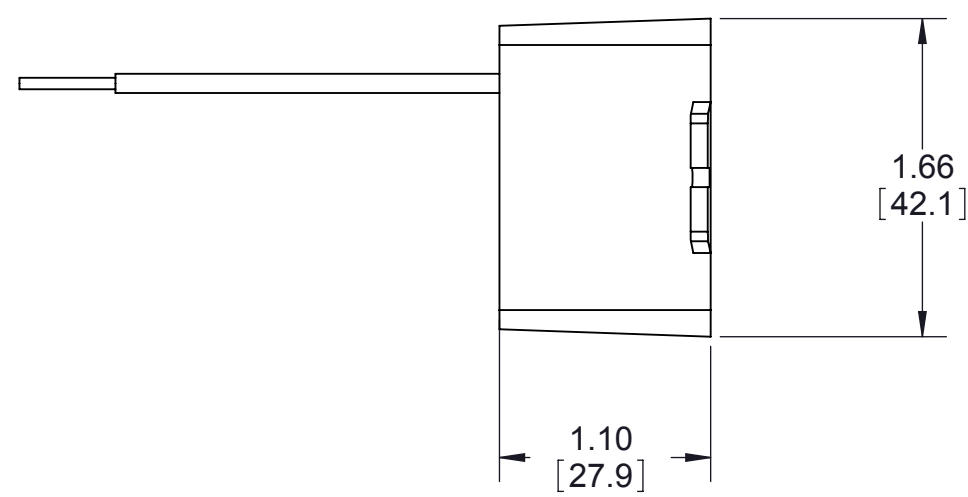

14 AWG WIRE
LEADS APPROX. 12" LONG.
(2 PLACES)

Tolerances: ± 0.02 in / 0.5 mm. All dimensions are in: inches [millimeters]