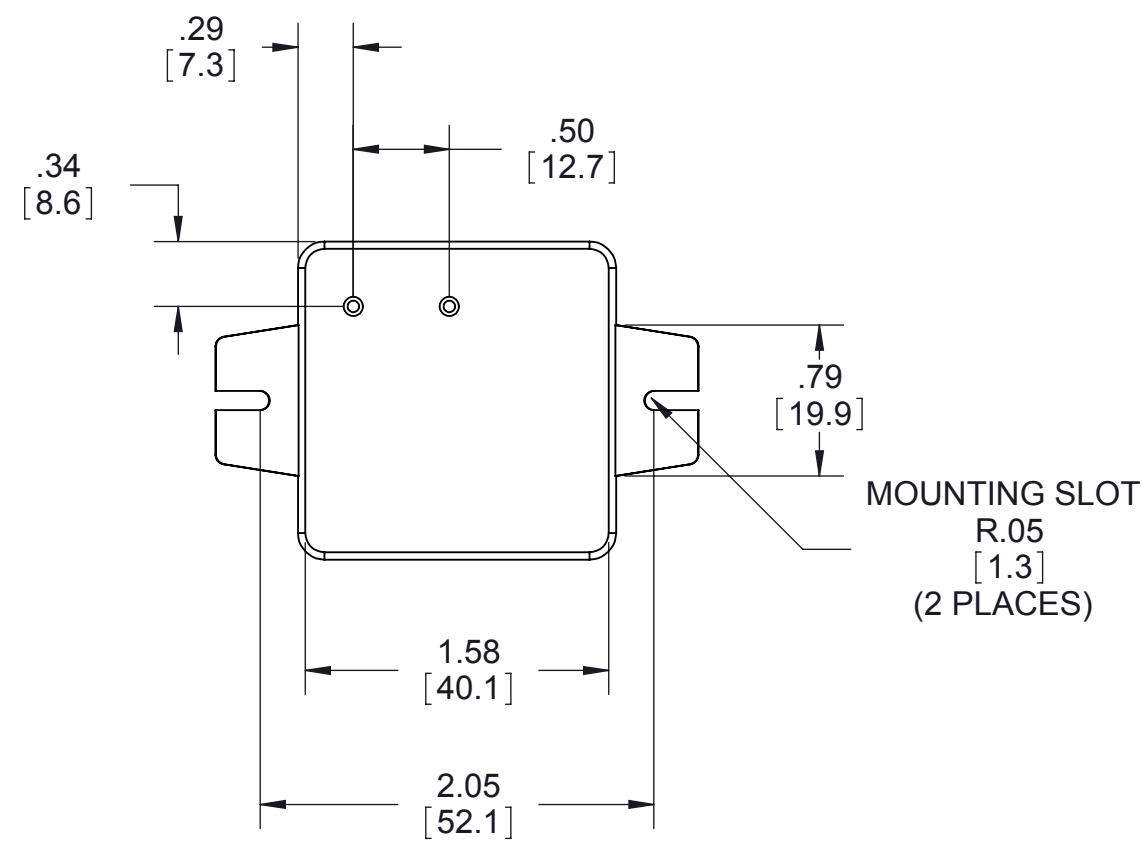

14 AWG WIRE
LEADS APPROX. 12" LONG.
(2 PLACES)

Tolerances: ± 0.02 in / 0.5 mm. All dimensions are in: inches [millimeters]