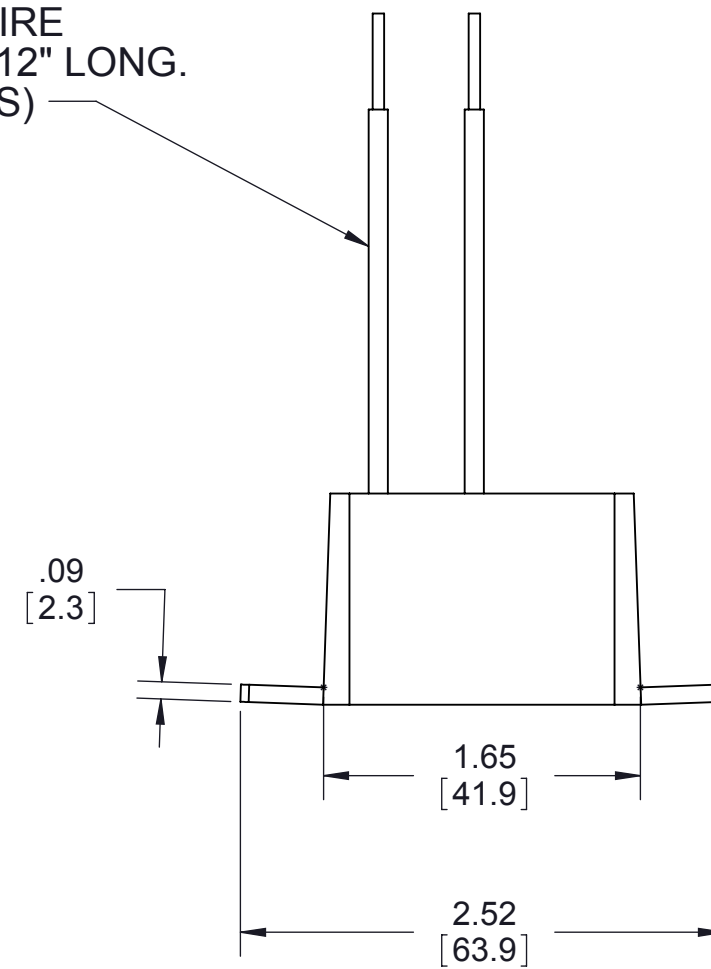

14 AWG WIRE
LEADS APPROX. 12" LONG.
(2 PLACES)

Tolerances: ± 0.02 in / 0.5 mm. All dimensions are in: inches [millimeters]